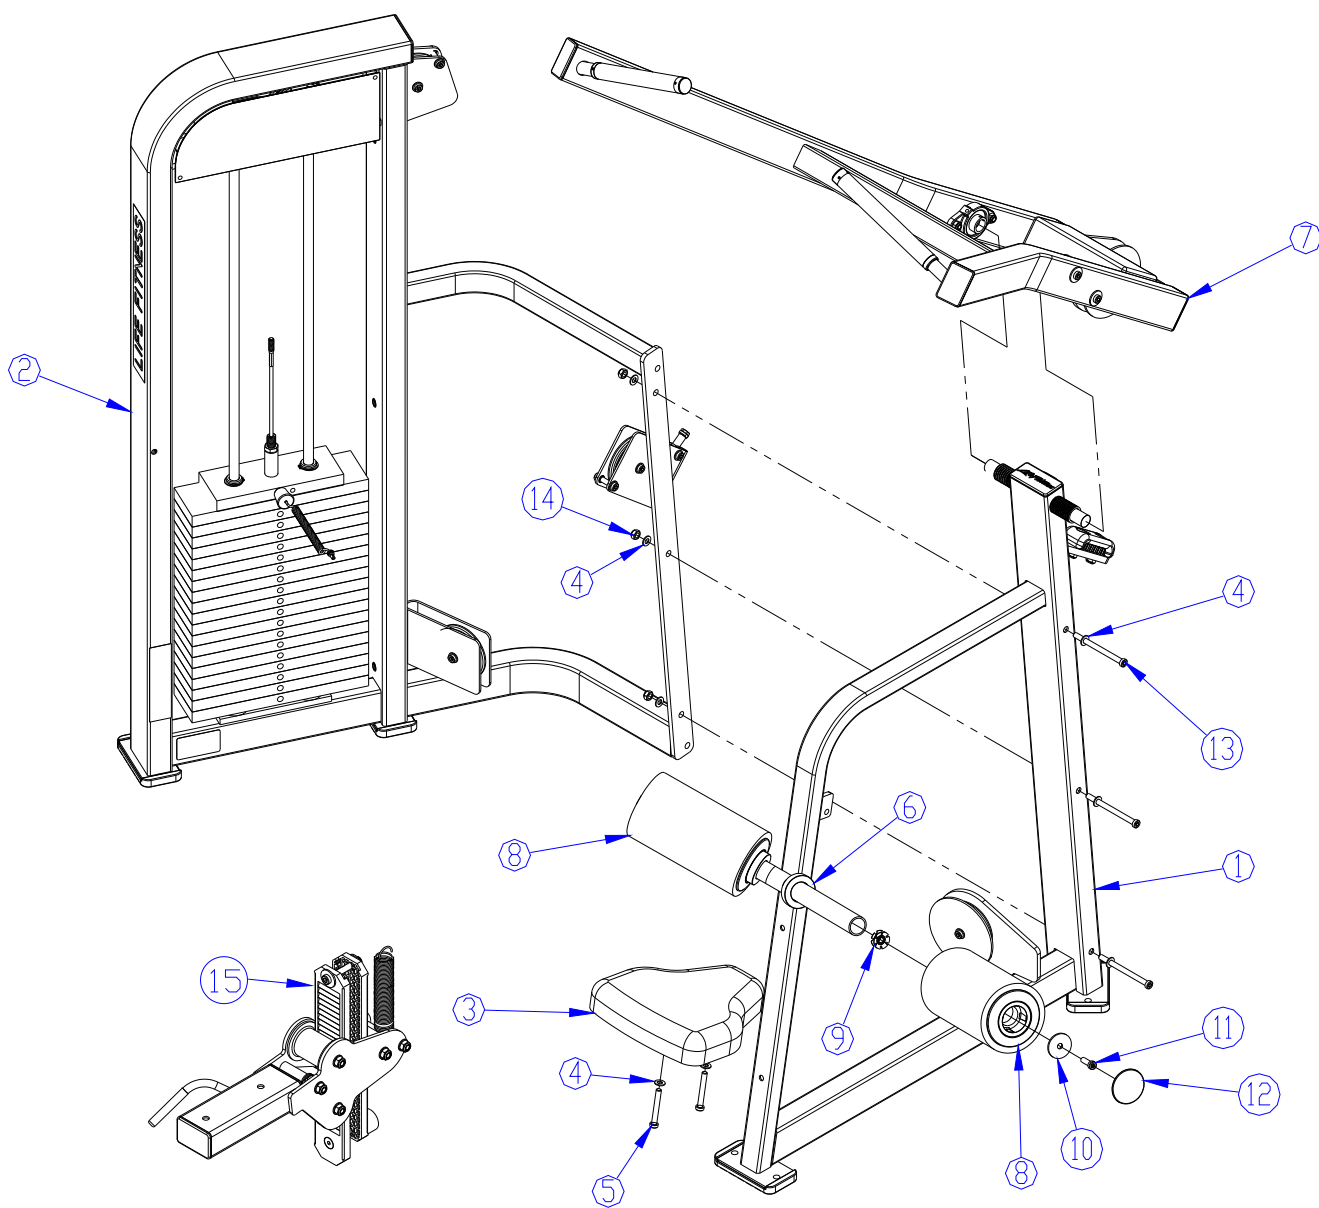

PRO 2 SERIES
PSFPD
FIXED PULL DOWN

Customer Support Services
PARTS LIST

PSFPD FIXED PULL DOWN

Contents

	PAGE
COMPONENT ASSEMBLY	3
SIDE FRAME ASSEMBLY	4
SEAT FRAME ASSEMBLY	5
90° SEAT ASSEMBLY	6
WEIGHT STACK ASSEMBLY	7
ADD-ON INCREMENT WEIGHT ASSY	8
OPTIONAL REAR SHROUD KIT	9

PSFPD FIXED PULL DOWN COMPONENT ASSEMBLY

ITEM NO	QTY	PART NO	DESCRIPTION
1	1	7783101	ASSY, PSFPD SEAT FRAME
2	1	7784001	ASSY, PSFPD SIDE FRAME
3	1	7351901	PAD, SADDLE
4	8	3236601	WASHER, 3/8 SAE SS
5	2	3236212	SCREW, M10 X1.5 75MM
6	2	7357901	SHAFT COLLAR, 1-1/2" ID ALUM
7	1	7784801	ASSY, PSFPD WRKARM
8	2	7424701	ASSY, ROLLER PAD - SHORT
9	2	7347301	NUT, SPIDER M10 X 1.5
10	2	7322301	PLATE, 1.97 OD X .44 ID 10GA
11	2	3236204	SCREW, M10 X1.5 35MM
12	2	7308701	CAP, BEARING HOUSING
13	3	3236220	SCREW, M10 X1.5 130MM
14	3	3236801	NUT, M10 HEX NYLOCK SS
15	1	7396701	ASSY, 90 DEG ROLLER SEAT