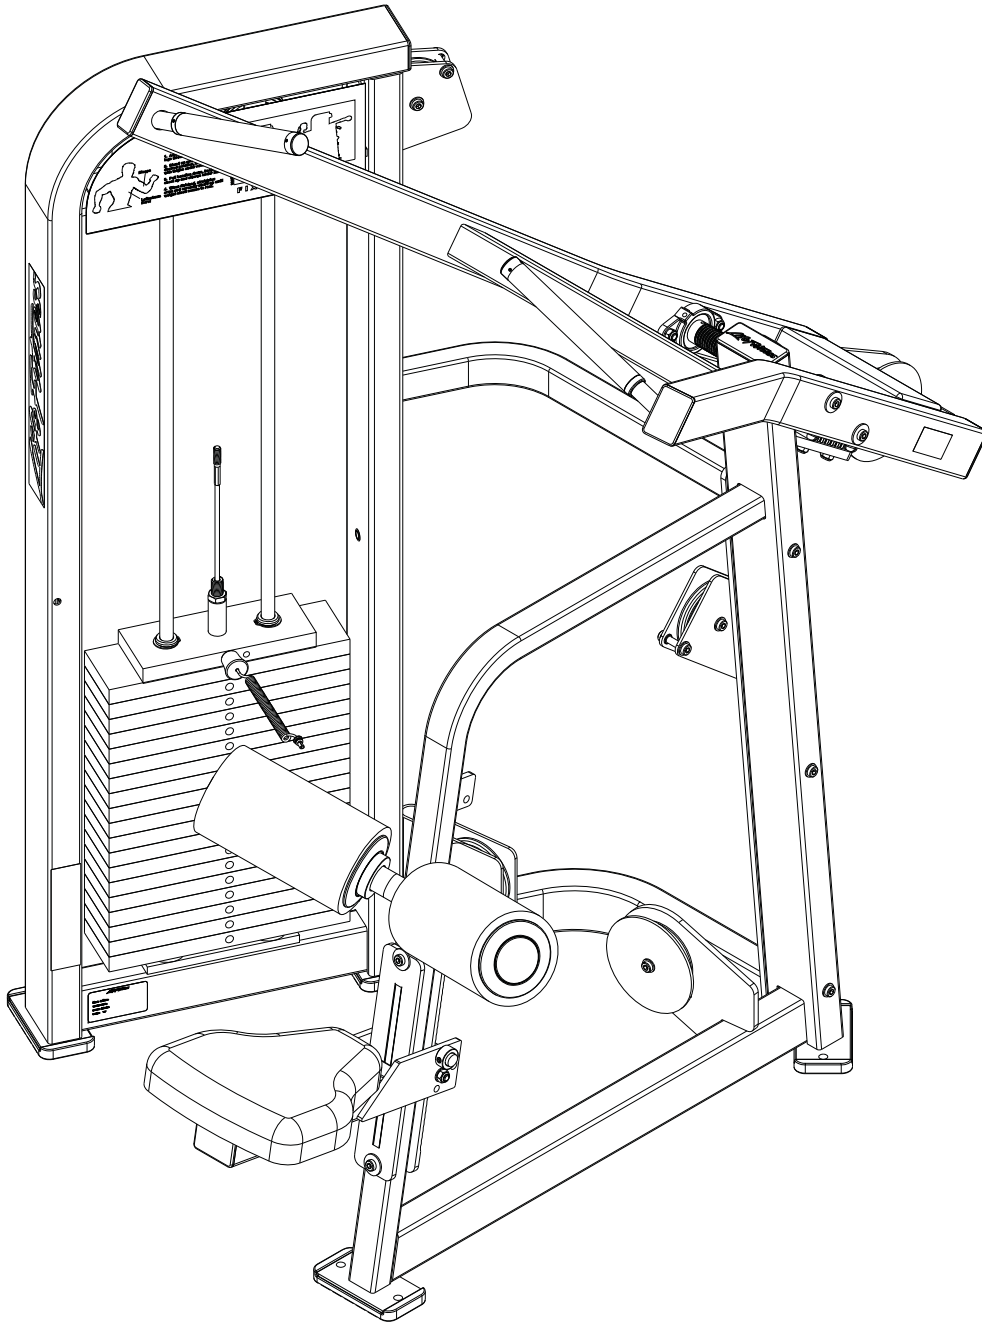

PRO 2 SERIES
PSFPD FIXED PULL DOWN

Customer Support Services
PARTS MANUAL

PSFPD FIXED PULL DOWN CONTENTS

	Page
COMPONENT ASSEMBLY	3
COMPONENT ASSEMBLY LEGEND	4
SIDE FRAME ASSEMBLY	5
SIDE FRAME ASSEMBLY LEGEND	6
SEAT FRAME ASSEMBLY	7
SEAT FRAME ASSEMBLY LEGEND	8
90° ROLLER SEAT ASSEMBLY	9
90° ROLLER SEAT ASSEMBLY LEGEND	10
WORK ARM ASSEMBLY	11
WORK ARM ASSEMBLY LEGEND	12
ADD-ON INCREMENT WEIGHT ASSEMBLY	13
WEIGHT STACK (300LB)	14
OPTIONAL REAR SHROUD KIT	15

PSFPD FIXED PULL DOWN COMPONENT ASSEMBLY

SEE PAGE 4 FOR LEGEND

PSFPD FIXED PULL DOWN COMPONENT ASSEMBLY LEGEND

ITEM NO.	QTY.	PART NO.	DESCRIPTION
1	1	7783101	ASSY, PSFPD SEAT FRAME
2	1	7784001	ASSY, PSFPD SIDE FRAME
3	1	73519xx	PAD, SADDLE
4	8	3236601	WASHER, 3/8 SAE SS
5	2	3236212	SCREW, M10 X1.5 75MM
6	2	7357901	SHAFT COLLAR, 1-1/2" ID ALUM
7	1	7784801	ASSY, PSFPD WRKARM
8	2	74247xx	ASSY, ROLLER PAD - SHORT
9	2	7347301	NUT, SPIDER M10 X 1.5
10	2	7322301	PLATE, 1.97 OD X .44 ID 10GA
11	2	3236204	SCREW, M10 X1.5 35MM
12	2	7308701	CAP, BEARING HOUSING
13	3	3236220	SCREW, M10 X1.5 130MM
14	3	3236801	NUT, M10 HEX NYLOCK SS
15	1	7401801	ASSY, 90 DEG SEAT