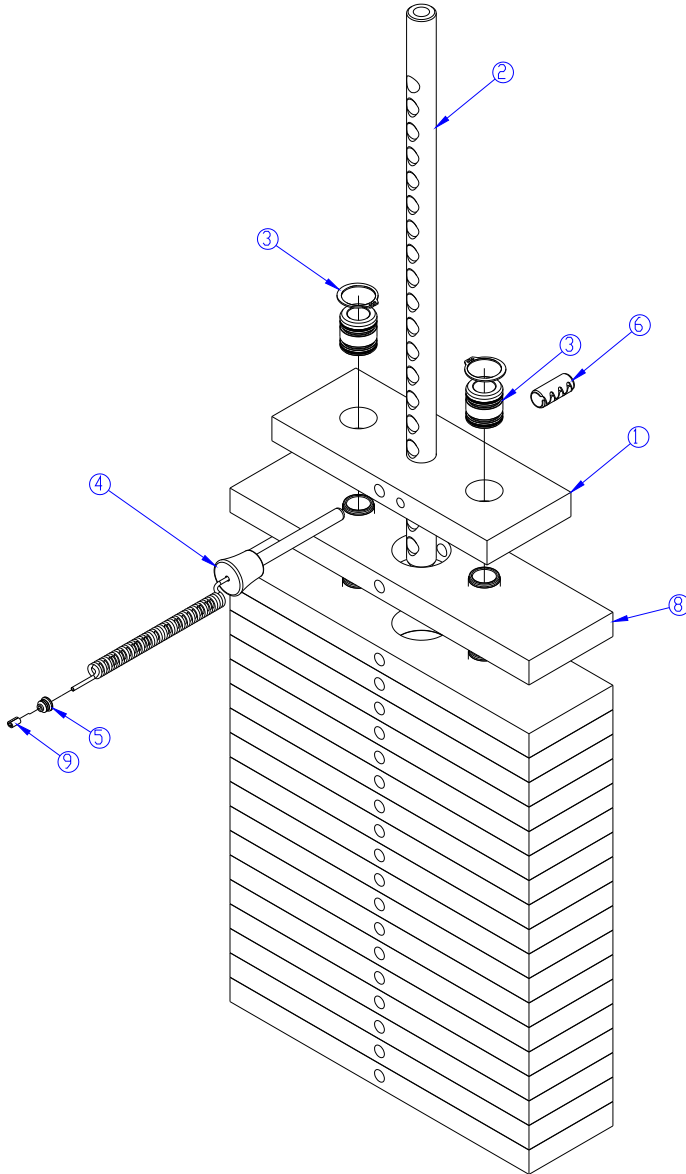

PSFPD FIXED PULL DOWN WEIGHT STACK ASSY 300LB - 7353501

ITEM NO	QTY	PART NO	DESCRIPTION
1	1	7353901	HEADPLATE, WT. STACK
2	1	7356600	STEM, PRO2 19 HOLE
3	2 /2	7338001	BUSHING, HEADPLATE
4	1	7353001	ASSY, SELECTOR PIN
5	1	7356501	PLUG, LANYARD ATTACHMENT
6	1	3236001	BUSHING, SPRING PIN
8	19	7353801	ASSY, 15 LB PLATE
9	1	7523601	CRIMP, CABLE