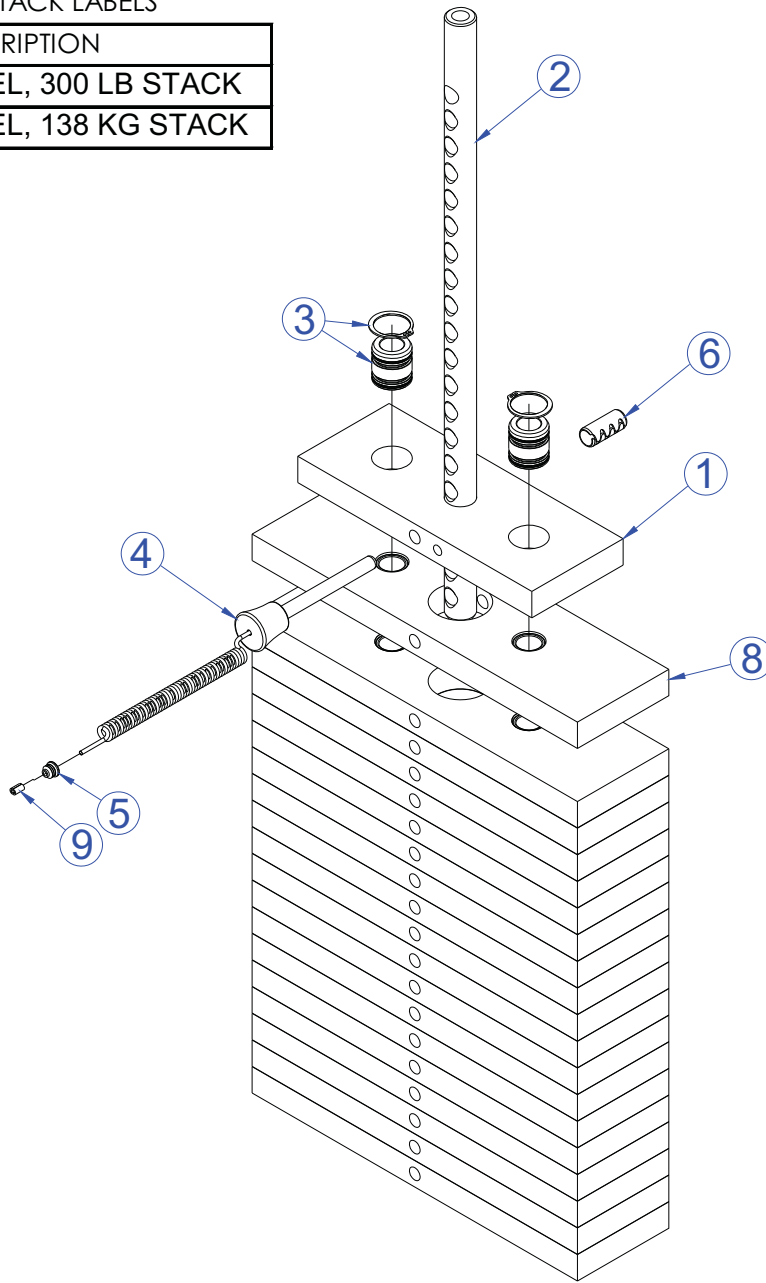

PSFPD FIXED PULL DOWN WORK ARM ASSEMBLY - 7784801

SEE PAGE 12 FOR LEGEND

PSFPD FIXED PULL DOWN WORK ARM ASSEMBLY LEGEND

ITEM NO.	QTY.	PART NO.	DESCRIPTION
1	1	7784901	WLDMT, PSFPD WRKARM
2	2	3237701	ASSY, PILLOW BLOCK 4.88 X 2.75
3	4	7352301	CAP, END 2 X 3
4	4	3236602	WASHER, 3/8 ID X 1.25 OD SS
5	4	3236212	SCREW, M10 X1.5 75MM
6	4	3236801	NUT, M10 HEX NYLOCK SS
7	2	7662901	CAP, GRIP 1.25 OD
8	8	3247701	M4 X .7 HXS NO CUP ST BO
9	1	7802501	WEIGHT, COUNTER LG
10	2	7662801	RING, GRIP 1.25 OD
11	2	3235801	GRIP, 1" ID X 1.25 OD
12	2	3236203	SCREW, M10 X1.5 30MM
13	3	3236601	WASHER, 3/8 SAE SS
14	1	3237801	PULLEY, 4.5" OD
15	1	7335401	NUT, M10 X 1.5 SOCKET HEAD
16	1	3236205	SCREW, M10 X1.5 40MM
17	1	7301101	PLATE, PULLEY
18	2	7422003	LABEL, MOVING PARTS

PSFPD FIXED PULL DOWN ADD-ON INCREMENT WEIGHT ASSEMBLY - 7415001

ITEM NO.	QTY.	PART NO.	DESCRIPTION
1	1	3236601	WASHER, 3/8 SAE SS
2	1	3236221	SCREW, M10 X1.5 140MM
3	1	7401701	COVER, PLASTIC PEG 2-1/4
4	1	7366101	WEIGHT, 7.5 LB. ADD-ON

PSFPD FIXED PULL DOWN WEIGHT STACK ASSY 300LB - 7353501

WEIGHT STACK LABELS

PART NO.	DESCRIPTION
7987201	LABEL, 300 LB STACK
7987401	LABEL, 138 KG STACK

ITEM NO.	QTY.	PART NO.	DESCRIPTION
1	1	7353901	HEADPLATE, WT. STACK
2	1	7356600	STEM, PRO2 19 HOLE
3	2	7338001	BUSHING, HEADPLATE
4	1	7353001	ASSY, SELECTOR PIN
5	1	7356501	PLUG, LANYARD ATTACHMENT
6	1	3236001	BUSHING, SPRING PIN
8	19	7353801	ASSY, 15 LB PLATE
9	1	7523601	CRIMP, CABLE