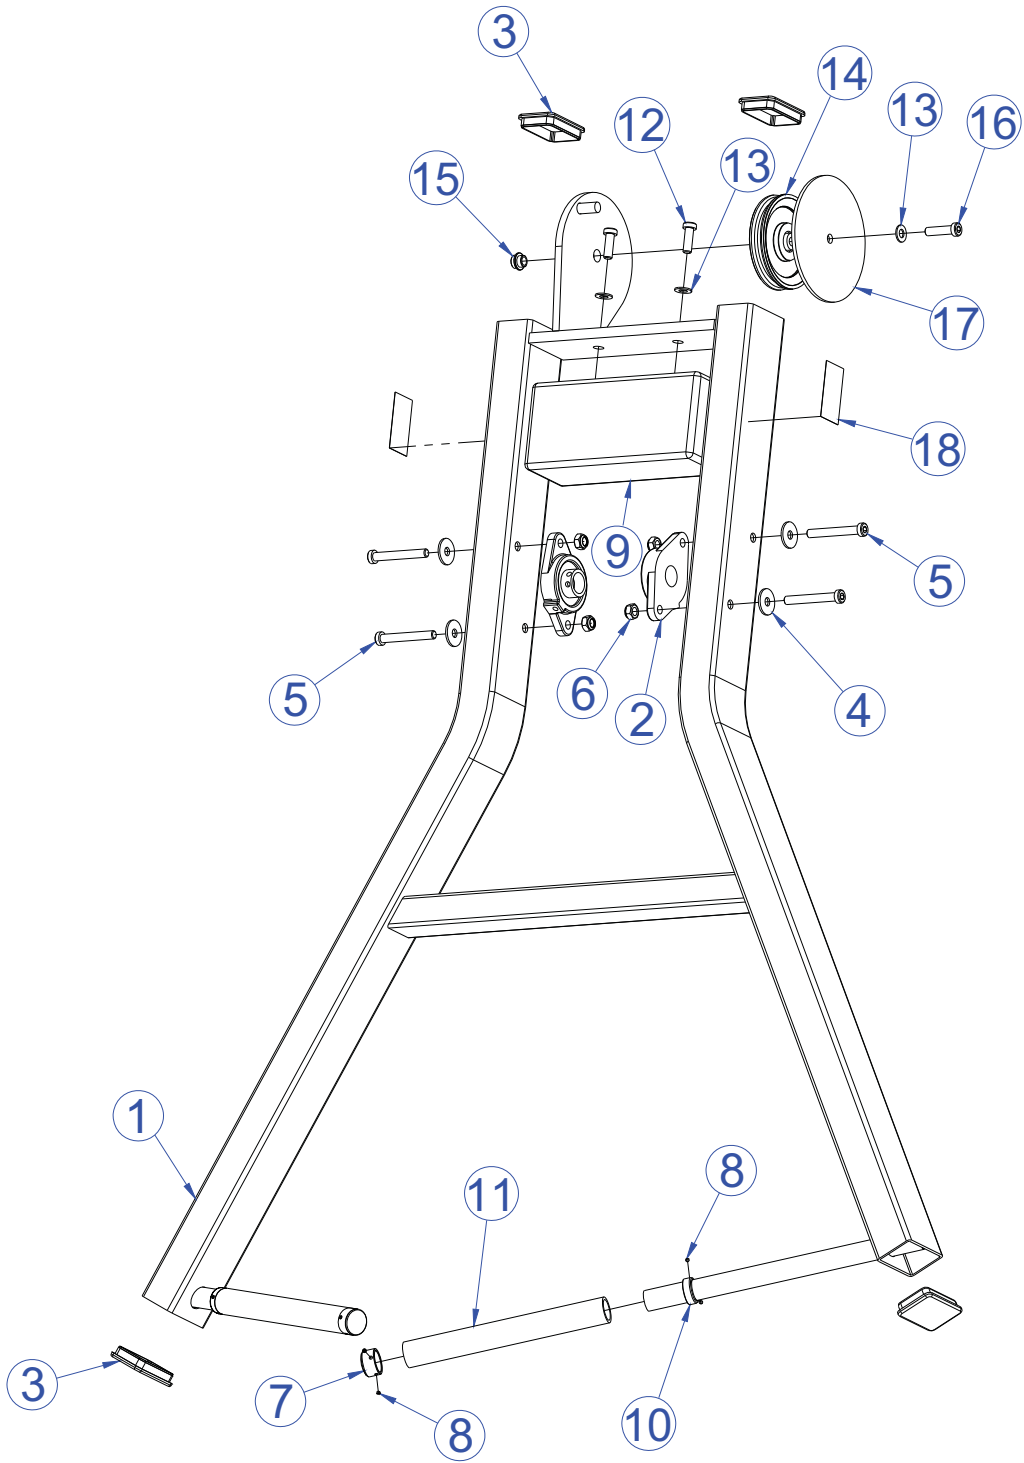

PSFPD FIXED PULL DOWN WORK ARM ASSEMBLY - 7784801

SEE PAGE 12 FOR LEGEND