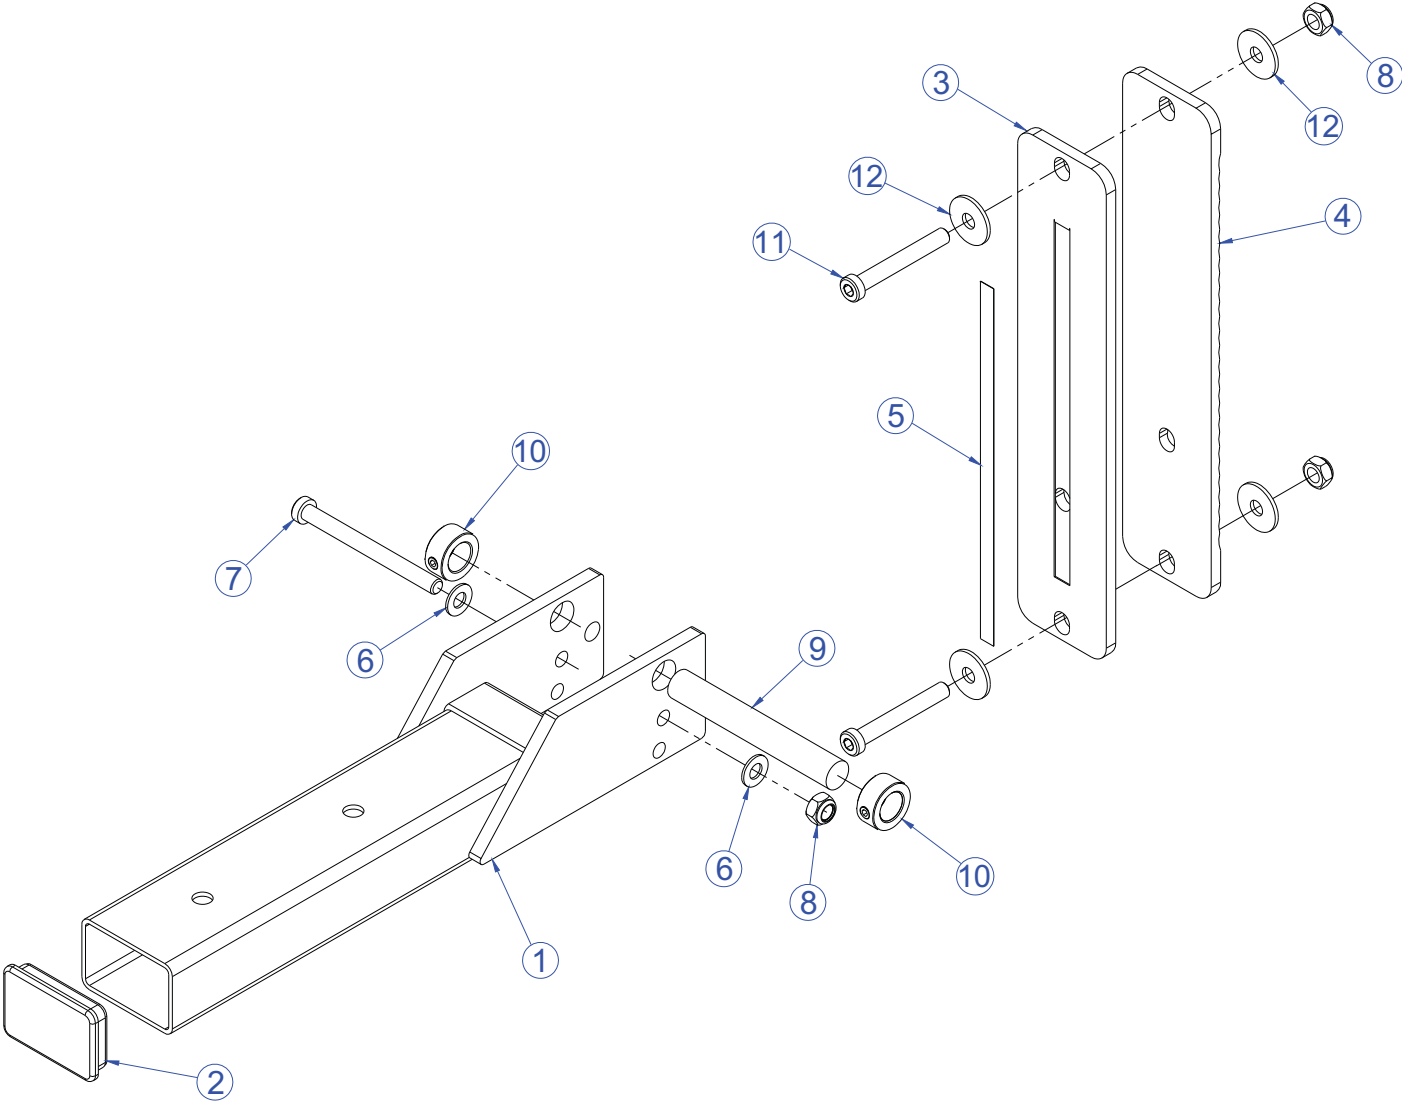

PSFPD FIXED PULL DOWN 90 DEGREE SEAT ASSEMBLY - 7401801

SEE PAGE 10 FOR LEGEND