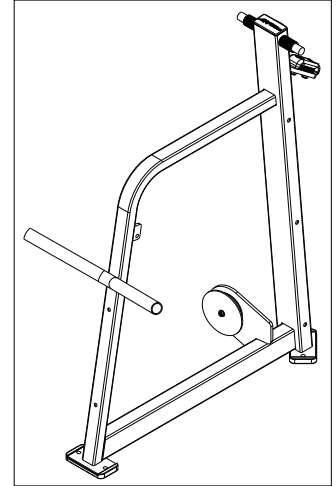

PSFPD FIXED PULL DOWN SEAT FRAME ASSEMBLY LEGEND

ITEM NO.	QTY.	PART NO.	DESCRIPTION
1	1	7783201	WLDMT, PSFPD SEAT FRAME
2	1	3237801	PULLEY, 4.5" OD
3	5	3236601	WASHER, 3/8 SAE SS
4	1	7335401	NUT, M10 X 1.5 SOCKET HEAD
5	3	3236205	SCREW, M10 X1.5 40MM
6	1	7352401	CAP, END 2 X 4
7	2	7388201	FOOTPAD, PS RUBBER
8	2	6912804	SLEEVE, ACCRDN 1.0 ID X 2
9	1	7352001	BUMPER, 2-1/8 X 4-5/8
10	2	3236801	NUT, M10 HEX NYLOCK SS
11	1	7301101	PLATE, PULLEY