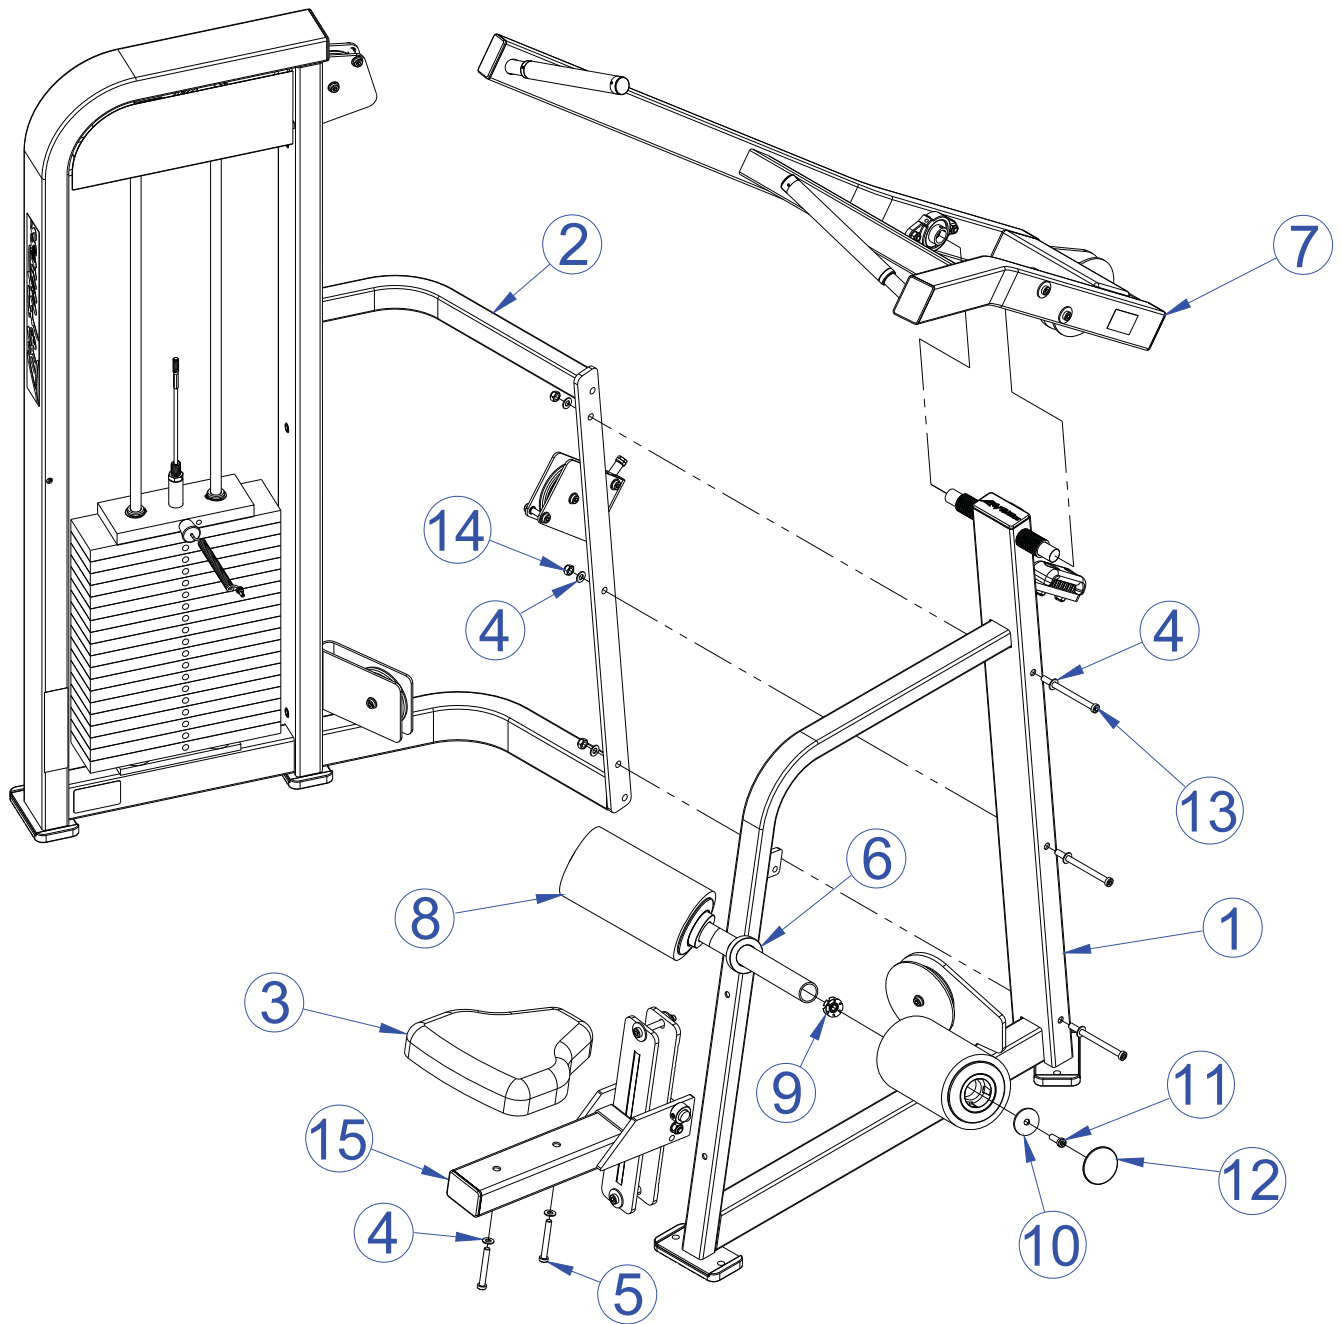

PSFPD FIXED PULL DOWN COMPONENT ASSEMBLY

SEE PAGE 4 FOR LEGEND

PSFPD FIXED PULL DOWN COMPONENT ASSEMBLY LEGEND

ITEM NO.	QTY.	PART NO.	DESCRIPTION
1	1	7783101	ASSY, PSFPD SEAT FRAME
2	1	7784001	ASSY, PSFPD SIDE FRAME
3	1	73519xx	PAD, SADDLE
4	8	3236601	WASHER, 3/8 SAE SS
5	2	3236212	SCREW, M10 X1.5 75MM
6	2	7357901	SHAFT COLLAR, 1-1/2" ID ALUM
7	1	7784801	ASSY, PSFPD WRKARM
8	2	74247xx	ASSY, ROLLER PAD - SHORT
9	2	7347301	NUT, SPIDER M10 X 1.5
10	2	7322301	PLATE, 1.97 OD X .44 ID 10GA
11	2	3236204	SCREW, M10 X1.5 35MM
12	2	7308701	CAP, BEARING HOUSING
13	3	3236220	SCREW, M10 X1.5 130MM
14	3	3236801	NUT, M10 HEX NYLOCK SS
15	1	7401801	ASSY, 90 DEG SEAT

PSFPD FIXED PULL DOWN SIDE FRAME ASSEMBLY - 7784001

SEE PAGE 6 FOR LEGEND

PSFPD FIXED PULL DOWN SIDE FRAME ASSEMBLY LEGEND

ITEM NO.	QTY.	PART NO.	DESCRIPTION
1	1	7784101	WLDMT, PSFPD SIDE FRAME
2	2	7388201	FOOTPAD, PS RUBBER
3	4	3237801	PULLEY, 4.5" OD
4	1	7352401	CAP, END 2 X 4
5	2	7352101	CUSHION, WEIGHT STACK
6	1	7353501	ASSY, 300LB STACK
7	2	7328605	GUIDE ROD, .75 OD SOLID 52.38
8	2	7402301	RETAINER, GUIDEROD
9	2	3240501	M10 X 1.5 HXS NO CUP ST BO
10	2	3232421	RING, BRE .940, 5100-100 ST PP B
11	1	7915701	CABLE, PSFPD 177-1/2
12	1	3236902	NUT, M16 X 2 HEX JAM SS
13	2	7606602	COVER, STACK-PRO2 STD
14	1	7794101	LABEL, PSFPD LOGO PANEL
15	12	7544202	PAD, DUAL LOCK 250 1.5" X 2.0"
16	1	7784701	LABEL, PSFPD PLACARD
17	6	7348101	WASHER, SPACER
18	6	7335401	NUT, M10 X 1.5 SOCKET HEAD
19	4	3236205	SCREW, M10 X1.5 40MM
20	2	3236206	SCREW, M10 X1.5 45MM
21	6	3238101	NUT, BLIND INSERT M10 X 1.5
22	1	7422000	LABEL, 2" ASTM WARN
23	1	7571301	LABEL, SERIAL NUMBER
24	1	7348001	LABEL, LIFE FITNESS LOGO
25	2	3236601	WASHER, 3/8 SAE SS
26	1	3236207	SCREW, M10 X1.5 50MM
27	1	3236801	NUT, M10 HEX NYLOCK SS
28	1	3237901	ROD END, METRIC FEMALE
29	1	3236901	NUT, M10 X 1.5 JAM
30	2	7489402	BSHNG, .500 OD X .402 ID