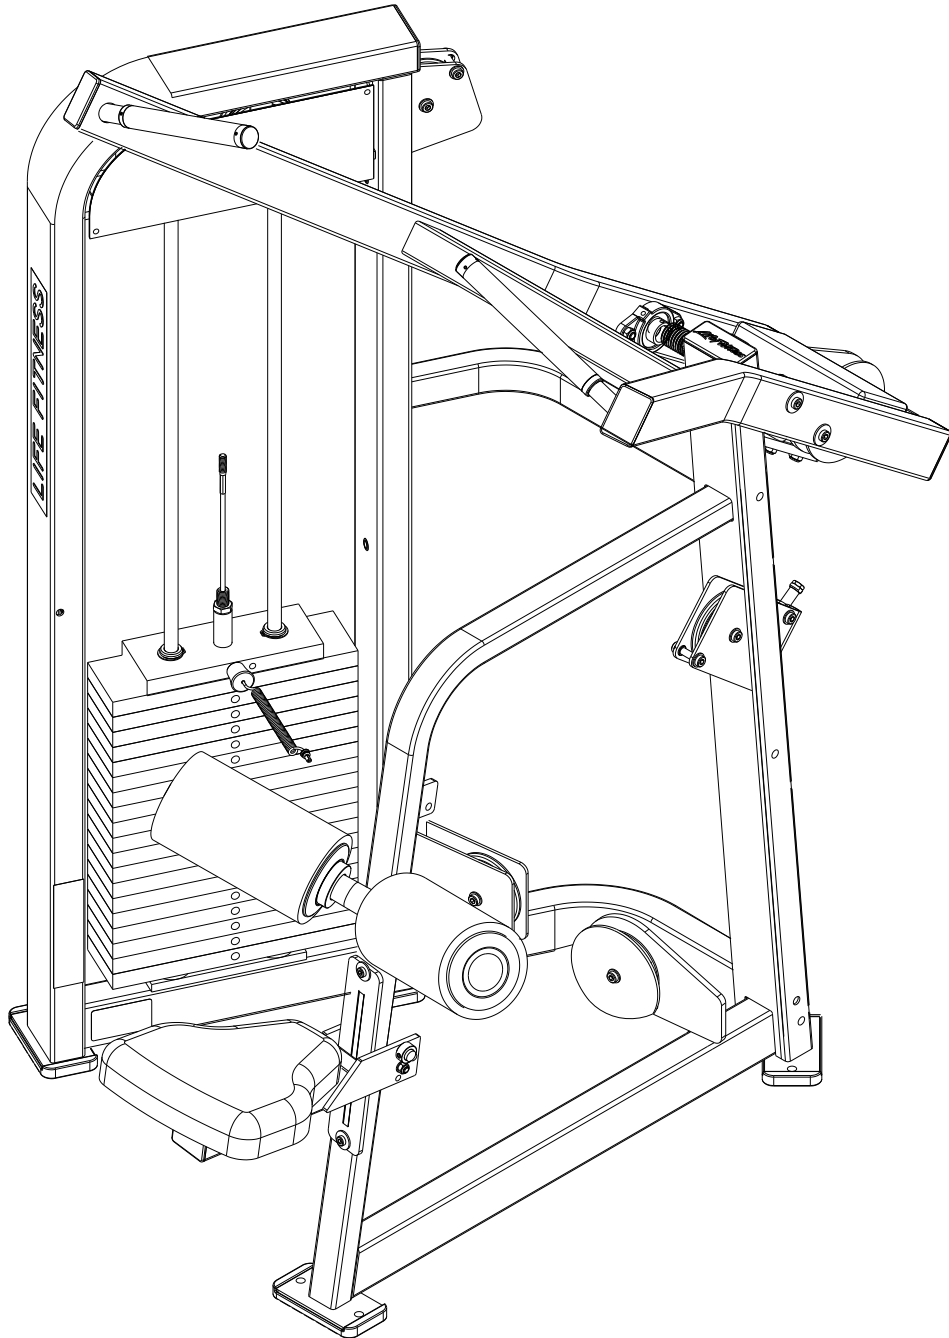

Customer Support Services
PARTS LIST