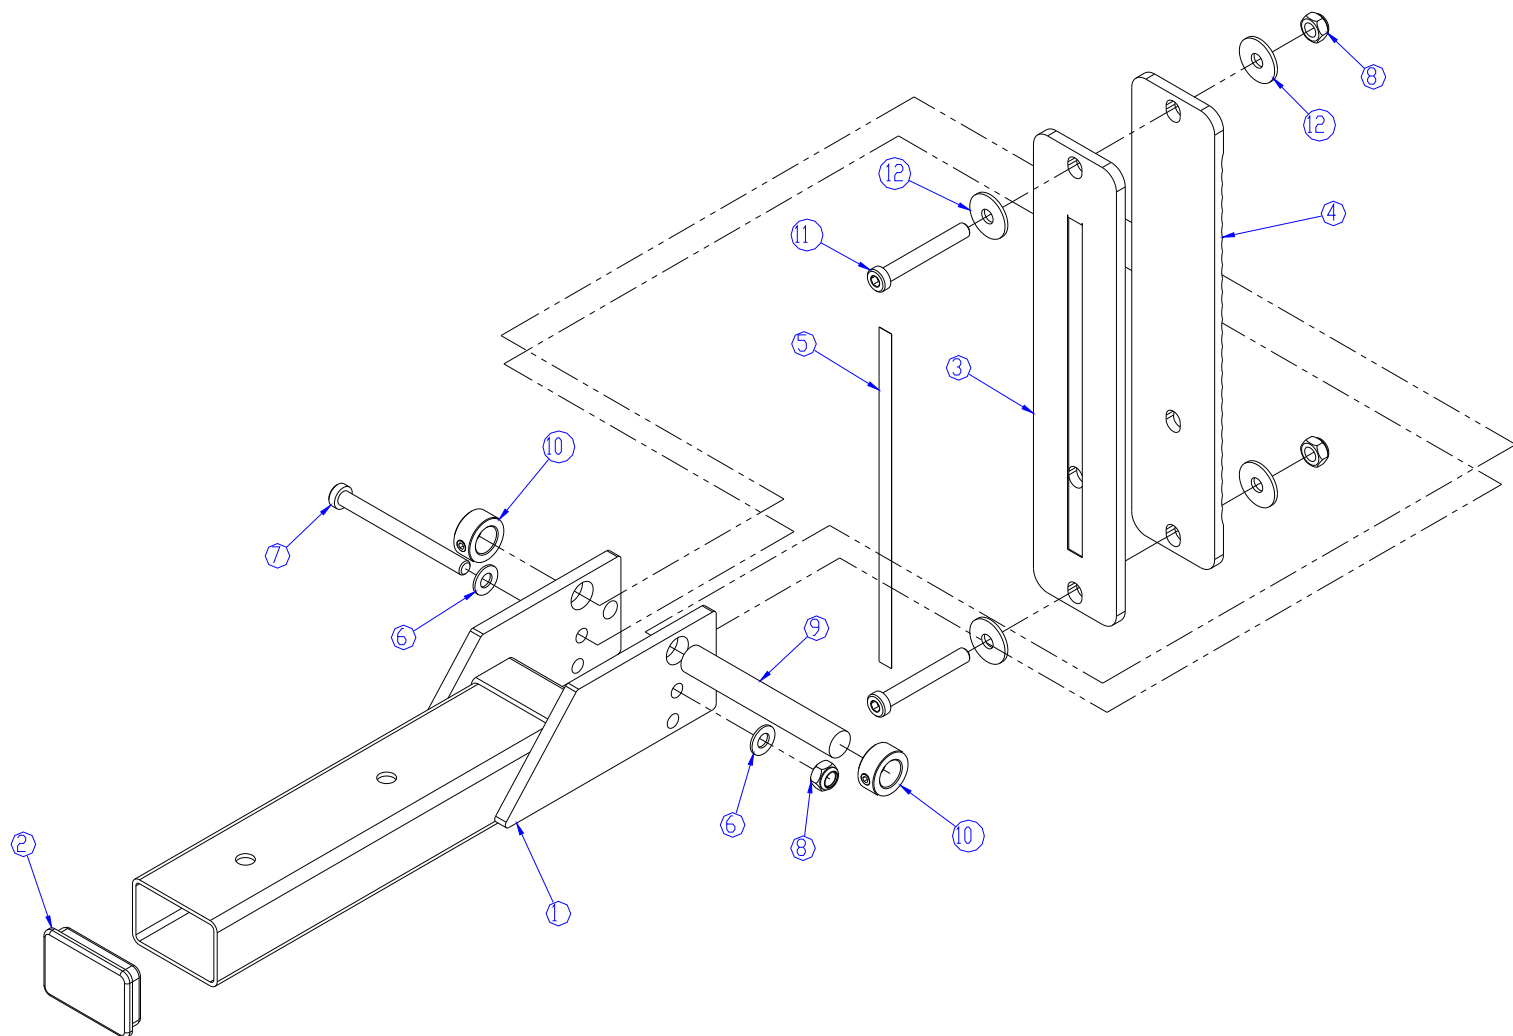

PSFPD FIXED PULL DOWN 90 DEGREE SEAT ASSEMBLY - 7401801

ITEM NO	QTY	PART NO	DESCRIPTION
1	1	7358701	WLDMT, 90 DEG. STD. HAMMER SEAT
2	1	7352301	CAP, END 2 X 3
3	1	7359701	SEATRACK FRONT
4	1	7359801	SEATRACK BACK
5	1	7422002	LABEL, SEAT ADJUST
6	2	3236601	WASHER, 3/8 SAE SS
7	1	3236218	SCREW, M10 X1.5 110MM
8	3	3236801	NUT, M10 HEX NYLOCK SS
9	1	7359301	.75" SS ROUND SEAT PIN
10	2	3103301	SHAFT COLLAR, 3/4 I.D. ZINC
11	2	3236212	SCREW, M10 X1.5 75MM
12	4	3236602	WASHER, 3/8 ID X 1.25 OD SS