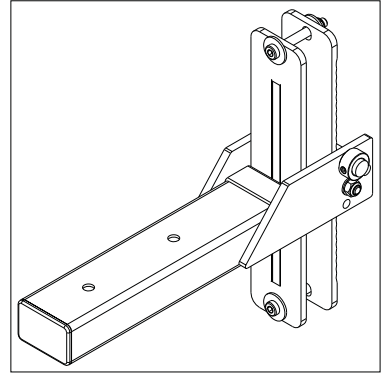

PSFPD FIXED PULL DOWN 90 DEGREE SEAT ASSEMBLY LEGEND

ITEM NO.	QTY.	PART NO.	DESCRIPTION
1	1	7358701	WLDMT, 90 DEG. STD. HAMMER SEAT
2	1	7352301	CAP, END 2 X 3
3	1	7359701	SEATRACK FRONT
4	1	7359801	SEATRACK BACK
5	1	7422002	LABEL, SEAT ADJUST
6	2	3236601	WASHER, 3/8 SAE SS
7	1	3236218	SCREW, M10 X1.5 110MM
8	3	3236801	NUT, M10 HEX NYLOCK SS
9	1	7359301	.75" SS ROUND SEAT PIN
10	2	3103301	SHAFT COLLAR, 3/4 I.D. ZINC
11	2	3236212	SCREW, M10 X1.5 75MM
12	4	3236602	WASHER, 3/8 ID X 1.25 OD SS