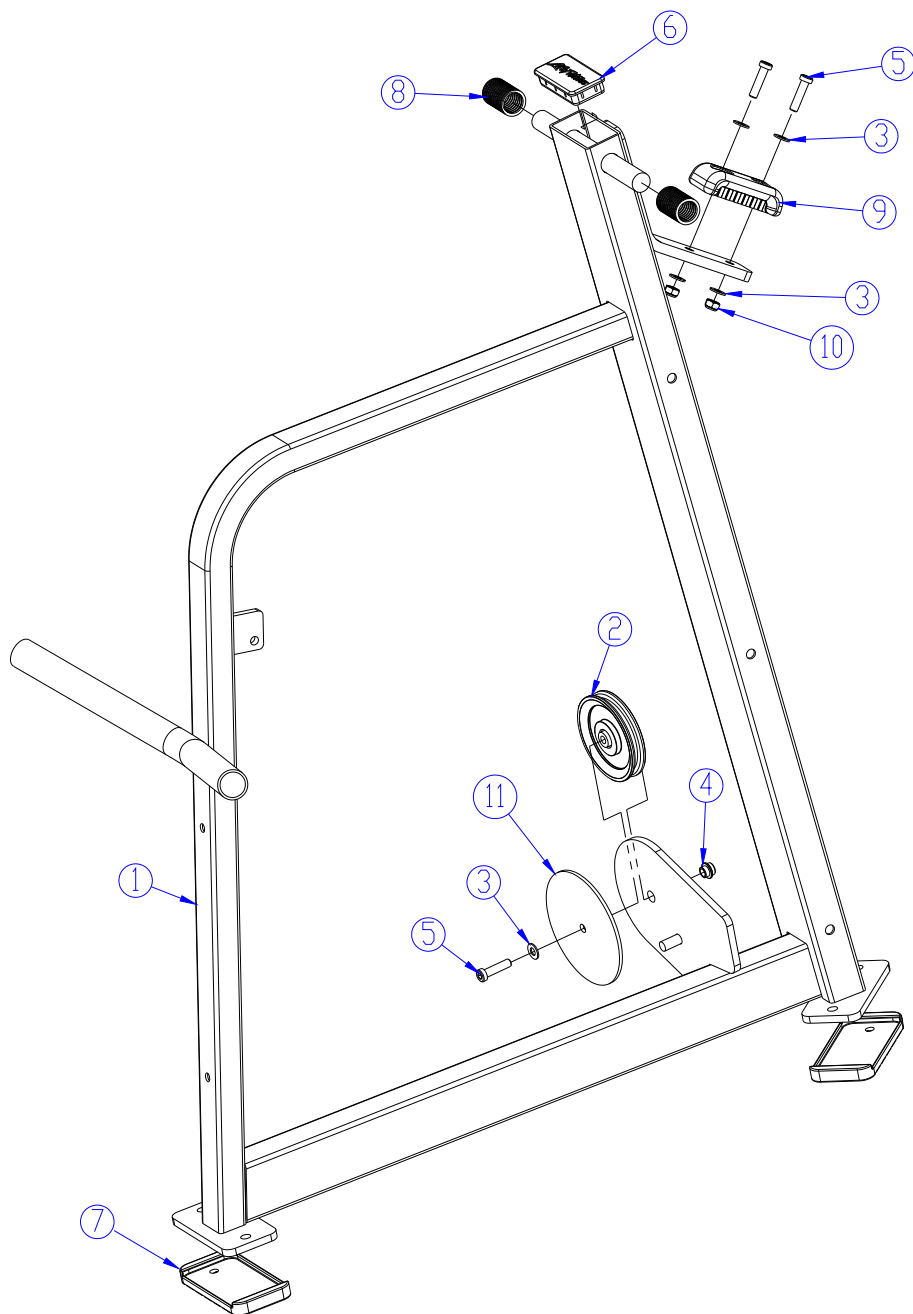

PSFPD FIXED PULL DOWN SEAT FRAME ASSEMBLY - 7783101

ITEM NO	QTY	PART NO	DESCRIPTION
1	1	7783201	WLDMT, PSFPD SEAT FRAME
2	1	3237801	PULLEY, 4.5" OD
3	1	7348101	WASHER, SPACER
4	1	7335401	NUT, M10 X 1.5 SOCKET HEAD
5	1	3236205	SCREW, M10 X1.5 40MM
6	1	7352401	CAP, END 2 X 4
7	2	7388201	Footpad, PS Rubber
8	2	6912801	SLEEVE, ACCRDN 1.0 ID
9	1	7352001	BUMPER, 2-1/8 X 4-5/8
10	2	3236801	NUT, M10 HEX NYLOCK SS
11	2	3236206	SCREW, M10 X1.5 45MM