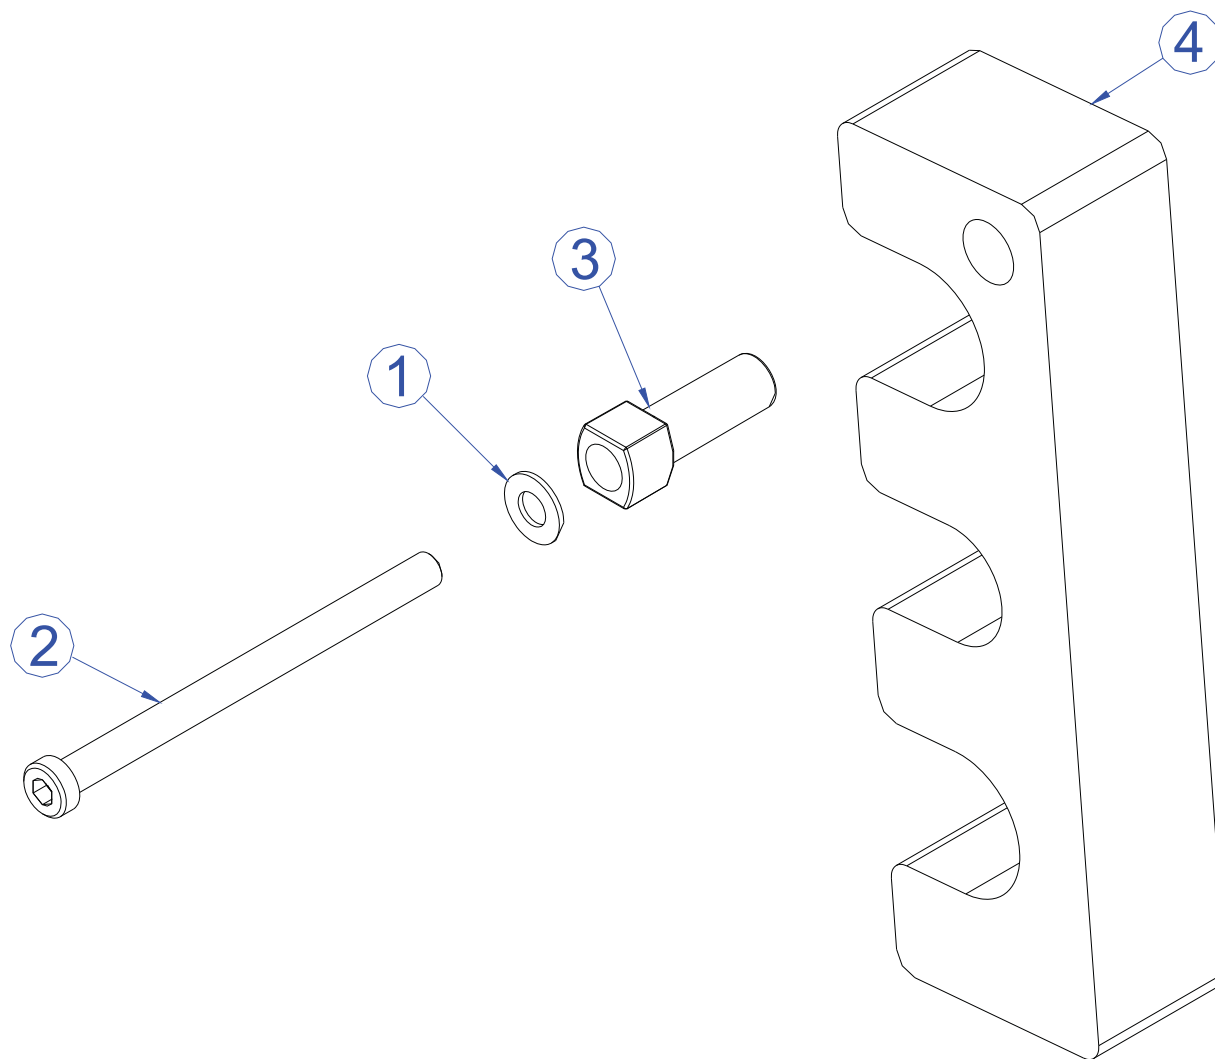

PSFPD FIXED PULL DOWN 90 DEGREE SEAT ASSEMBLY - 7401801

SEE PAGE 10 FOR LEGEND

PSFPD FIXED PULL DOWN 90 DEGREE SEAT ASSEMBLY LEGEND

ITEM NO.	QTY.	PART NO.	DESCRIPTION
1	1	7358701	WLDMT, 90 DEG. STD. HAMMER SEAT
2	1	7352301	CAP, END 2 X 3
3	1	7359701	SEATRACK FRONT
4	1	7359801	SEATRACK BACK
5	1	7422002	LABEL, SEAT ADJUST
6	2	3236601	WASHER, 3/8 SAE SS
7	1	3236218	SCREW, M10 X1.5 110MM
8	3	3236801	NUT, M10 HEX NYLOCK SS
9	1	7359301	.75" SS ROUND SEAT PIN
10	2	3103301	SHAFT COLLAR, 3/4 I.D. ZINC
11	2	3236212	SCREW, M10 X1.5 75MM
12	4	3236602	WASHER, 3/8 ID X 1.25 OD SS

PSFPD FIXED PULL DOWN WORK ARM ASSEMBLY - 7784801

SEE PAGE 12 FOR LEGEND

PSFPD FIXED PULL DOWN WORK ARM ASSEMBLY LEGEND

ITEM NO.	QTY.	PART NO.	DESCRIPTION
1	1	7784901	WLDMT, PSFPD WRKARM
2	2	3237701	ASSY, PILLOW BLOCK 4.88 X 2.75
3	4	7352301	CAP, END 2 X 3
4	4	3236602	WASHER, 3/8 ID X 1.25 OD SS
5	4	3236212	SCREW, M10 X1.5 75MM
6	4	3236801	NUT, M10 HEX NYLOCK SS
7	2	7662901	CAP, GRIP 1.25 OD
8	8	3247701	M4 X .7 HXS NO CUP ST BO
9	1	7802501	WEIGHT, COUNTER LG
10	2	7662801	RING, GRIP 1.25 OD
11	2	3235801	GRIP, 1" ID X 1.25 OD
12	2	3236203	SCREW, M10 X1.5 30MM
13	3	3236601	WASHER, 3/8 SAE SS
14	1	3237801	PULLEY, 4.5" OD
15	1	7335401	NUT, M10 X 1.5 SOCKET HEAD
16	1	3236205	SCREW, M10 X1.5 40MM
17	1	7301101	PLATE, PULLEY
18	2	7422003	LABEL, MOVING PARTS

PSFPD FIXED PULL DOWN ADD-ON INCREMENT WEIGHT ASSEMBLY - 7415001

ITEM NO.	QTY.	PART NO.	DESCRIPTION
1	1	3236601	WASHER, 3/8 SAE SS
2	1	3236221	SCREW, M10 X1.5 140MM
3	1	7401701	COVER, PLASTIC PEG 2-1/4
4	1	7366101	WEIGHT, 7.5 LB. ADD-ON