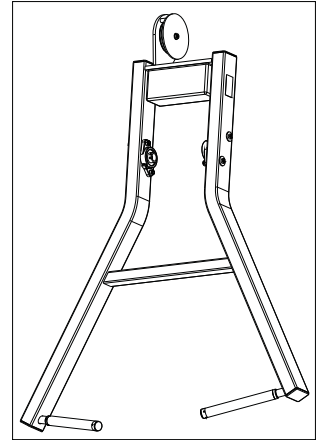

PSFPD FIXED PULL DOWN WORK ARM ASSEMBLY LEGEND

ITEM NO.	QTY.	PART NO.	DESCRIPTION
1	1	7784901	WLDMT, PSFPD WRKARM
2	2	3237701	ASSY, PILLOW BLOCK 4.88 X 2.75
3	4	7352301	CAP, END 2 X 3
4	4	3236602	WASHER, 3/8 ID X 1.25 OD SS
5	4	3236212	SCREW, M10 X1.5 75MM
6	4	3236801	NUT, M10 HEX NYLOCK SS
7	2	7662901	CAP, GRIP 1.25 OD
8	8	3247701	M4 X .7 HXS NO CUP ST BO
9	1	7802501	WEIGHT, COUNTER LG
10	2	7662801	RING, GRIP 1.25 OD
11	2	3235801	GRIP, 1" ID X 1.25 OD
12	2	3236203	SCREW, M10 X1.5 30MM
13	3	3236601	WASHER, 3/8 SAE SS
14	1	3237801	PULLEY, 4.5" OD
15	1	7335401	NUT, M10 X 1.5 SOCKET HEAD
16	1	3236205	SCREW, M10 X1.5 40MM
17	1	7301101	PLATE, PULLEY
18	2	7422003	LABEL, MOVING PARTS