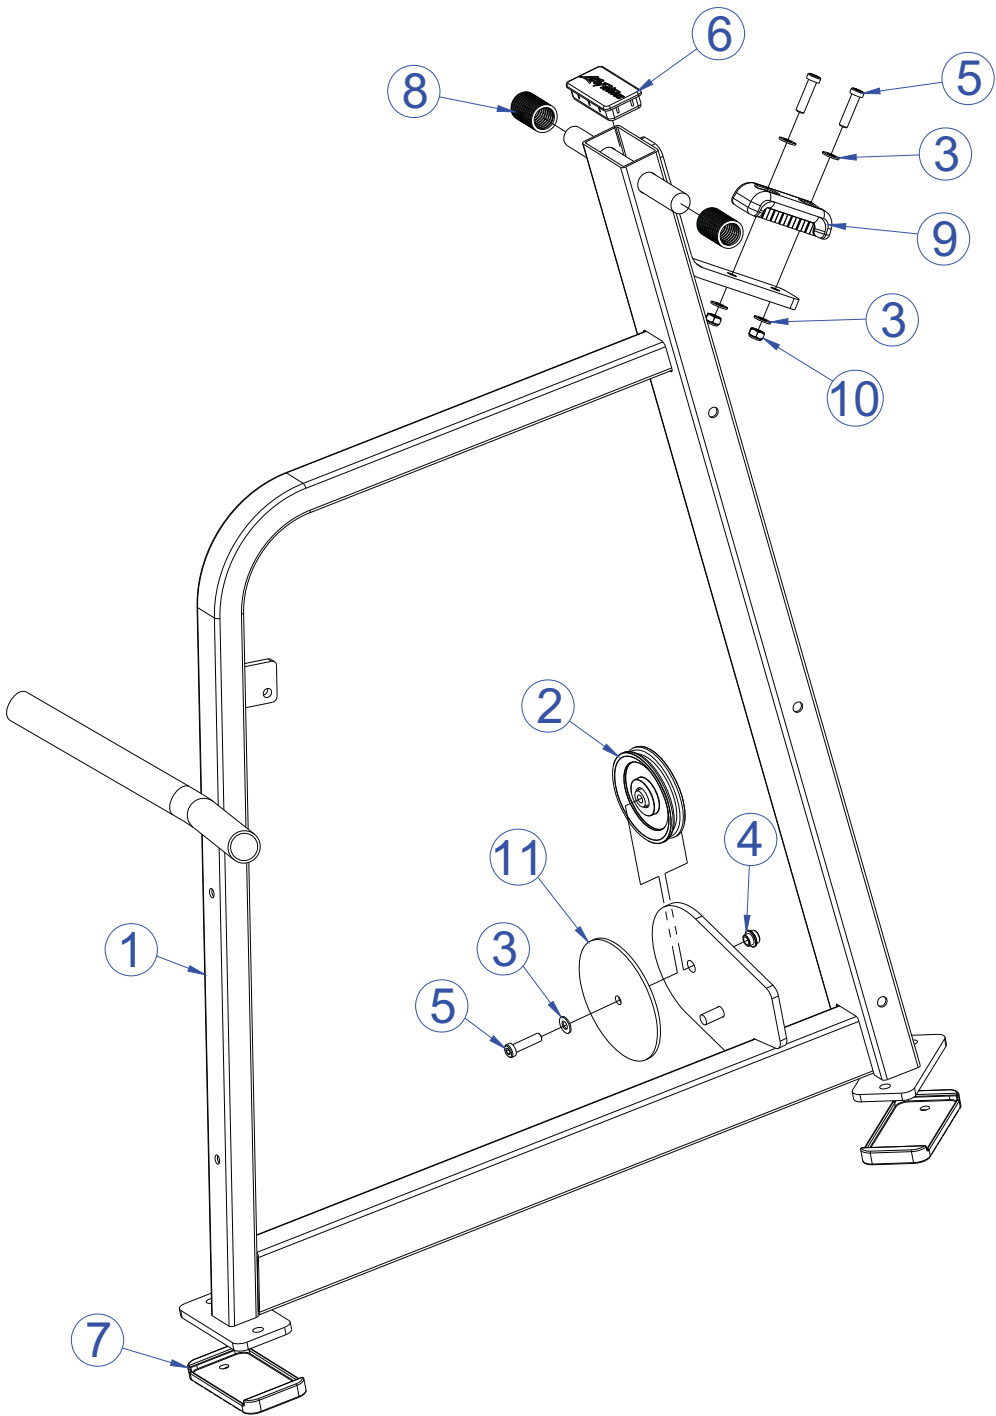

PSFPD FIXED PULL DOWN SEAT FRAME ASSEMBLY - 7783101

SEE PAGE 8 FOR LEGEND