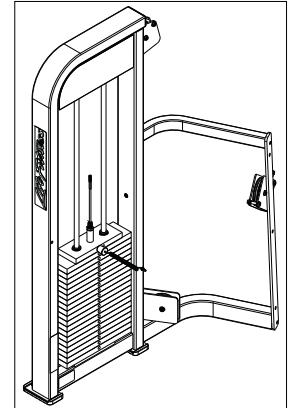

PSFPD FIXED PULL DOWN COMPONENT ASSEMBLY

SEE PAGE 4 FOR LEGEND

PSFPD FIXED PULL DOWN COMPONENT ASSEMBLY LEGEND

ITEM NO.	QTY.	PART NO.	DESCRIPTION
1	1	7783101	ASSY, PSFPD SEAT FRAME
2	1	7784001	ASSY, PSFPD SIDE FRAME
3	1	73519xx	PAD, SADDLE
4	8	3236601	WASHER, 3/8 SAE SS
5	2	3236212	SCREW, M10 X1.5 75MM
6	2	7357901	SHAFT COLLAR, 1-1/2" ID ALUM
7	1	7784801	ASSY, PSFPD WRKARM
8	2	74247xx	ASSY, ROLLER PAD - SHORT
9	2	7347301	NUT, SPIDER M10 X 1.5
10	2	7322301	PLATE, 1.97 OD X .44 ID 10GA
11	2	3236204	SCREW, M10 X1.5 35MM
12	2	7308701	CAP, BEARING HOUSING
13	3	3236220	SCREW, M10 X1.5 130MM
14	3	3236801	NUT, M10 HEX NYLOCK SS
15	1	7401801	ASSY, 90 DEG SEAT

PSFPD FIXED PULL DOWN SIDE FRAME ASSEMBLY - 7784001

SEE PAGE 6 FOR LEGEND

PSFPD FIXED PULL DOWN SIDE FRAME ASSEMBLY LEGEND

ITEM NO.	QTY.	PART NO.	DESCRIPTION
1	1	7784101	WLDMT, PSFPD SIDE FRAME
2	2	7388201	FOOTPAD, PS RUBBER
3	4	3237801	PULLEY, 4.5" OD
4	1	7352401	CAP, END 2 X 4
5	2	7352101	CUSHION, WEIGHT STACK
6	1	7353501	ASSY, 300LB STACK
7	2	7328605	GUIDE ROD, .75 OD SOLID 52.38
8	2	7402301	RETAINER, GUIDEROD
9	2	3240501	M10 X 1.5 HXS NO CUP ST BO
10	2	3232421	RING, BRE .940, 5100-100 ST PP B
11	1	7915701	CABLE, PSFPD 177-1/2
12	1	3236902	NUT, M16 X 2 HEX JAM SS
13	2	7606602	COVER, STACK-PRO2 STD
14	1	7794101	LABEL, PSFPD LOGO PANEL
15	12	7544202	PAD, DUAL LOCK 250 1.5" X 2.0"
16	1	7784701	LABEL, PSFPD PLACARD
17	6	7348101	WASHER, SPACER
18	6	7335401	NUT, M10 X 1.5 SOCKET HEAD
19	4	3236205	SCREW, M10 X1.5 40MM
20	2	3236206	SCREW, M10 X1.5 45MM
21	6	3238101	NUT, BLIND INSERT M10 X 1.5
22	1	7422000	LABEL, 2" ASTM WARN
23	1	7571301	LABEL, SERIAL NUMBER
24	1	7348001	LABEL, LIFE FITNESS LOGO
25	2	3236601	WASHER, 3/8 SAE SS
26	1	3236207	SCREW, M10 X1.5 50MM
27	1	3236801	NUT, M10 HEX NYLOCK SS
28	1	3237901	ROD END, METRIC FEMALE
29	1	3236901	NUT, M10 X 1.5 JAM
30	2	7489402	BSHNG, .500 OD X .402 ID