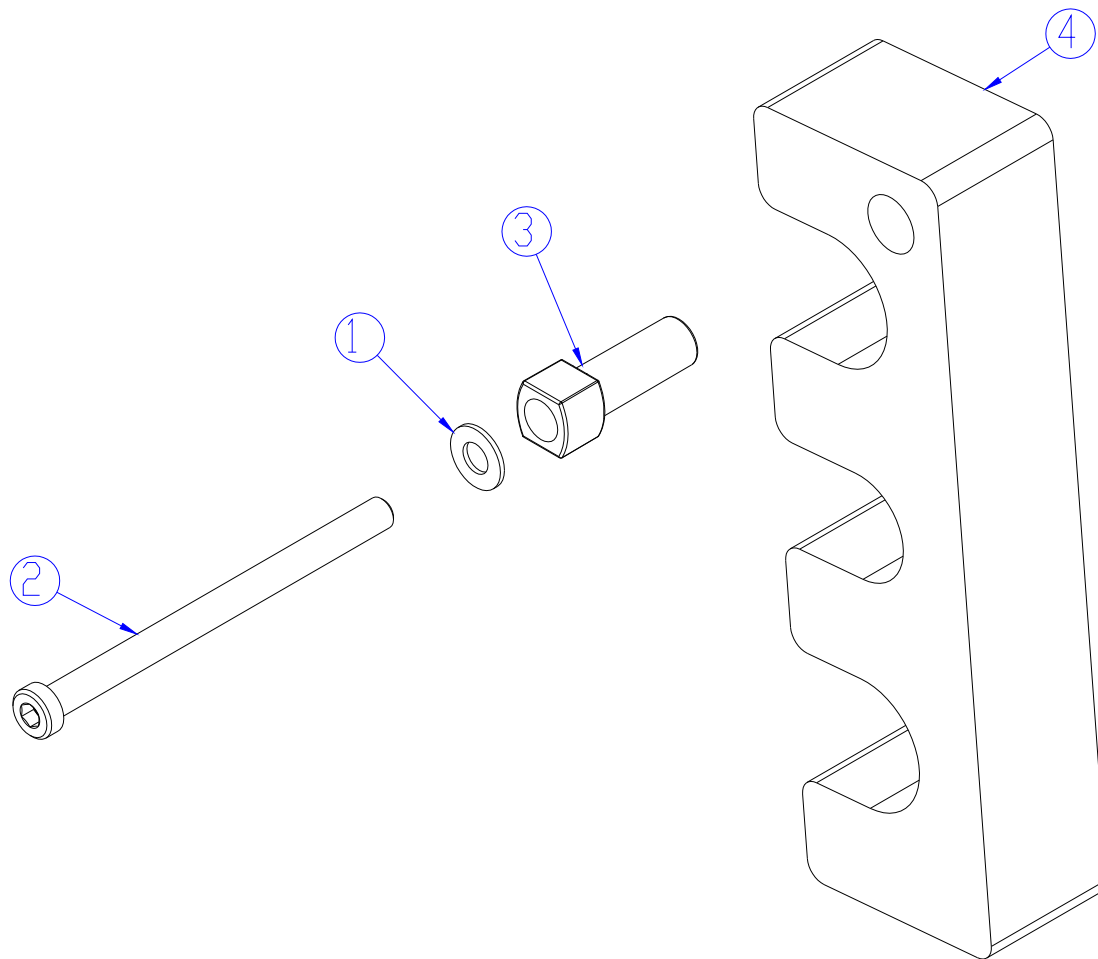

PSFPD FIXED PULL DOWN ADD-ON INCREMENT WEIGHT ASSEMBLY - 7415001

ITEM NO	QTY	PART NO	DESCRIPTION
1	1	3236601	WASHER, 3/8 SAE SS
2	1	3236221	SCREW, M10 X1.5 140MM
3	1	7401701	COVER, PLASTIC PEG 2-1/4
4	1	7366101	WEIGHT, 7.5 LB. ADD-ON