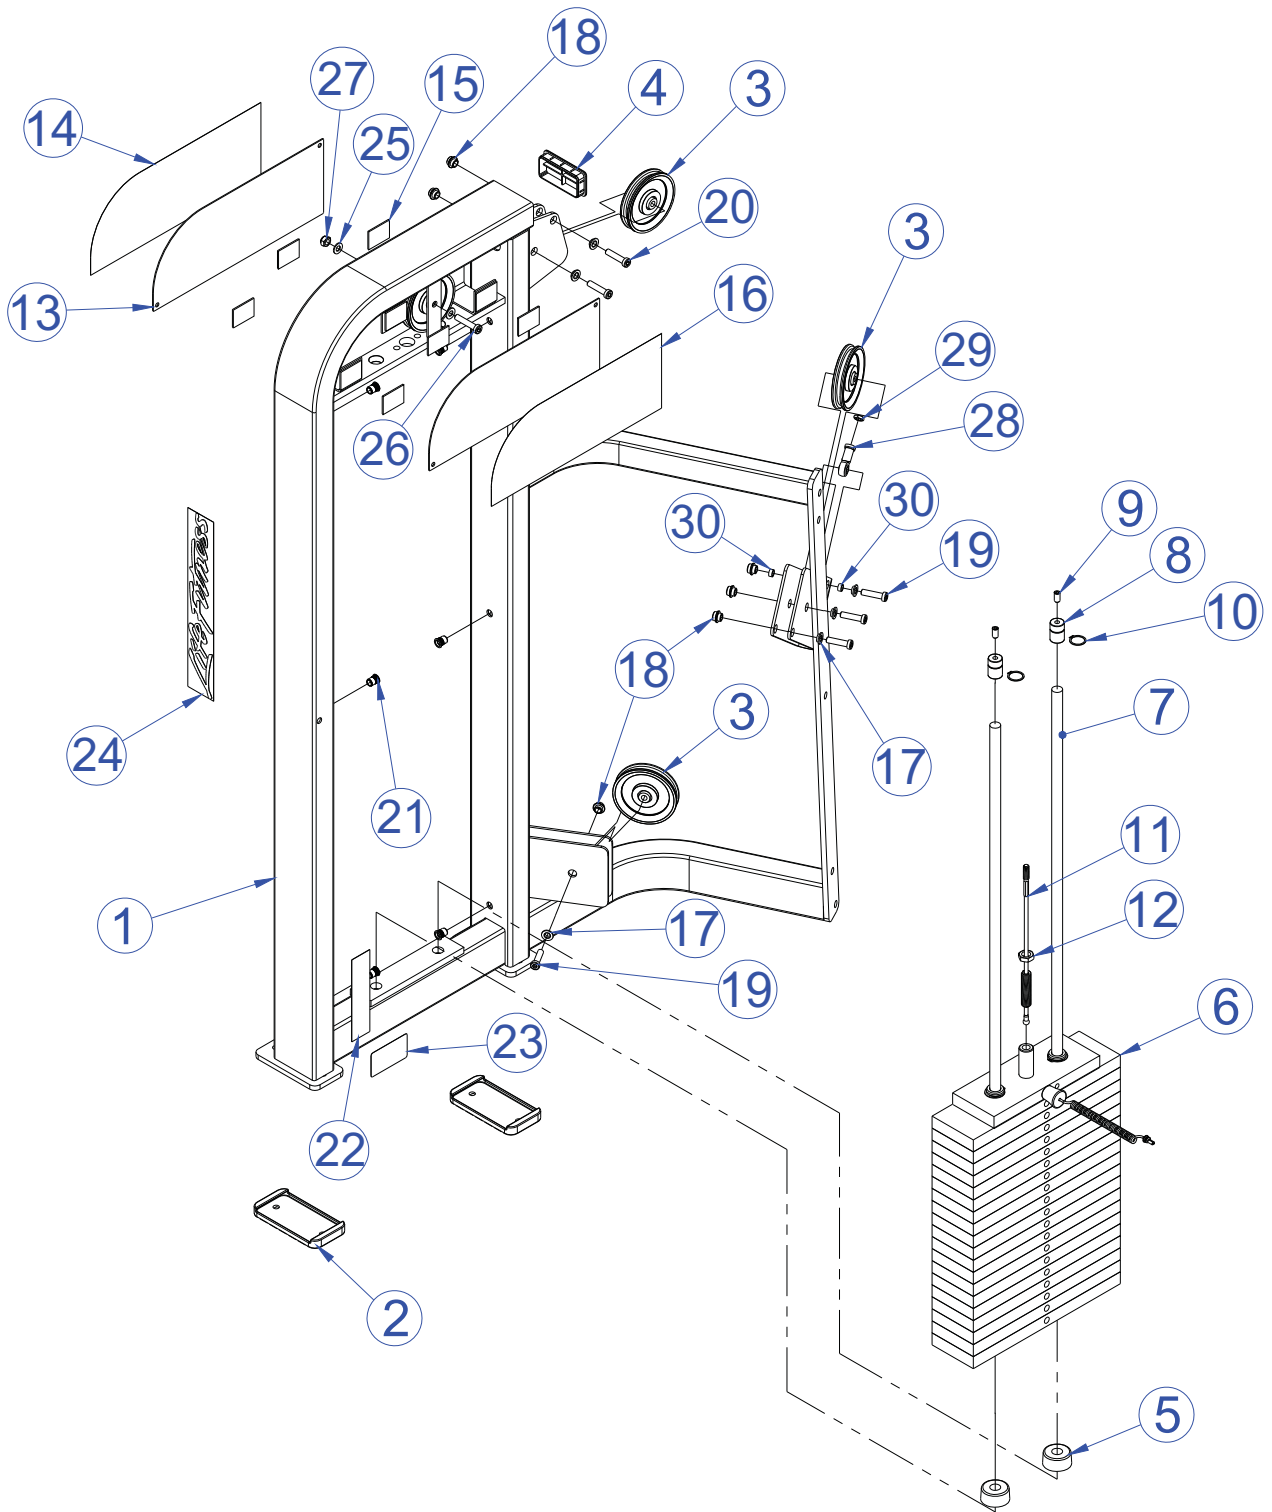

PSFPD FIXED PULL DOWN COMPONENT ASSEMBLY

SEE PAGE 4 FOR LEGEND

PSFPD FIXED PULL DOWN COMPONENT ASSEMBLY LEGEND

ITEM NO.	QTY.	PART NO.	DESCRIPTION
1	1	7783101	ASSY, PSFPD SEAT FRAME
2	1	7784001	ASSY, PSFPD SIDE FRAME
3	1	73519xx	PAD, SADDLE
4	8	3236601	WASHER, 3/8 SAE SS
5	2	3236212	SCREW, M10 X1.5 75MM
6	2	7357901	SHAFT COLLAR, 1-1/2" ID ALUM
7	1	7784801	ASSY, PSFPD WRKARM
8	2	74247xx	ASSY, ROLLER PAD - SHORT
9	2	7347301	NUT, SPIDER M10 X 1.5
10	2	7322301	PLATE, 1.97 OD X .44 ID 10GA
11	2	3236204	SCREW, M10 X1.5 35MM
12	2	7308701	CAP, BEARING HOUSING
13	3	3236220	SCREW, M10 X1.5 130MM
14	3	3236801	NUT, M10 HEX NYLOCK SS
15	1	7401801	ASSY, 90 DEG SEAT

PSFPD FIXED PULL DOWN SIDE FRAME ASSEMBLY - 7784001

SEE PAGE 6 FOR LEGEND

PSFPD FIXED PULL DOWN SIDE FRAME ASSEMBLY LEGEND

ITEM NO.	QTY.	PART NO.	DESCRIPTION
1	1	7784101	WLDMT, PSFPD SIDE FRAME
2	2	7388201	FOOTPAD, PS RUBBER
3	4	3237801	PULLEY, 4.5" OD
4	1	7352401	CAP, END 2 X 4
5	2	7352101	CUSHION, WEIGHT STACK
6	1	7353501	ASSY, 300LB STACK
7	2	7328605	GUIDE ROD, .75 OD SOLID 52.38
8	2	7402301	RETAINER, GUIDEROD
9	2	3240501	M10 X 1.5 HXS NO CUP ST BO
10	2	3232421	RING, BRE .940, 5100-100 ST PP B
11	1	7915701	CABLE, PSFPD 177-1/2
12	1	3236902	NUT, M16 X 2 HEX JAM SS
13	2	7606602	COVER, STACK-PRO2 STD
14	1	7794101	LABEL, PSFPD LOGO PANEL
15	12	7544202	PAD, DUAL LOCK 250 1.5" X 2.0"
16	1	7784701	LABEL, PSFPD PLACARD
17	6	7348101	WASHER, SPACER
18	6	7335401	NUT, M10 X 1.5 SOCKET HEAD
19	4	3236205	SCREW, M10 X1.5 40MM
20	2	3236206	SCREW, M10 X1.5 45MM
21	6	3238101	NUT, BLIND INSERT M10 X 1.5
22	1	7422000	LABEL, 2" ASTM WARN
23	1	7571301	LABEL, SERIAL NUMBER
24	1	7348001	LABEL, LIFE FITNESS LOGO
25	2	3236601	WASHER, 3/8 SAE SS
26	1	3236207	SCREW, M10 X1.5 50MM
27	1	3236801	NUT, M10 HEX NYLOCK SS
28	1	3237901	ROD END, METRIC FEMALE
29	1	3236901	NUT, M10 X 1.5 JAM
30	2	7489402	BSHNG, .500 OD X .402 ID