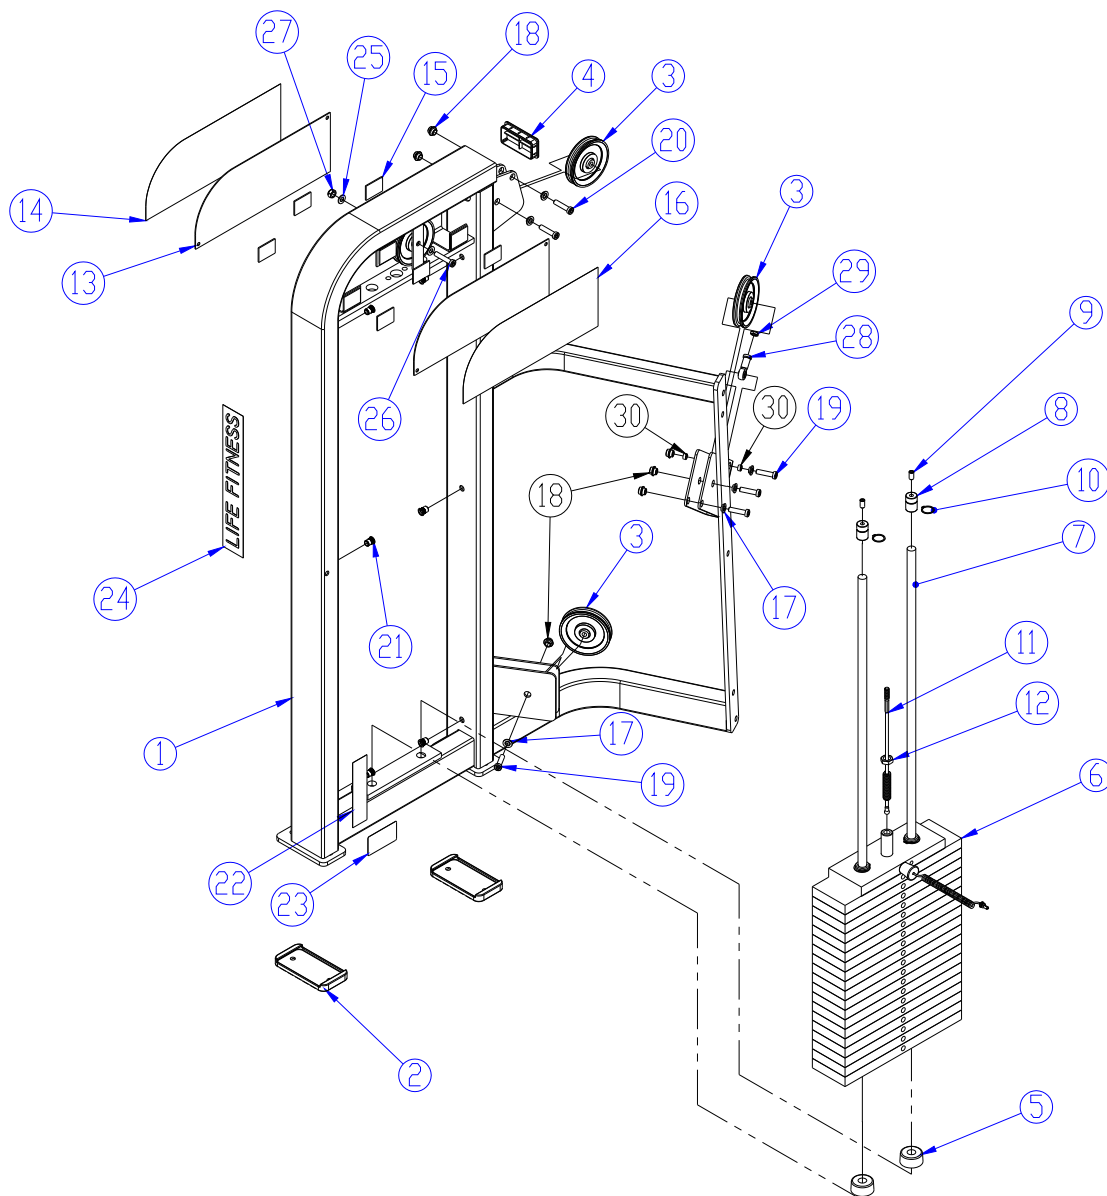

PSFPD FIXED PULL DOWN SIDE FRAME ASSEMBLY - 7784001

ITEM NO	QTY	PART NO	DESCRIPTION	ITEM NO	QTY	PART NO	DESCRIPTION
1	1	7784101	WLDMT, PSFPD SIDE FRAME	16	1	7784701	LABEL, PSFPD PLACARD
2	2	7388201	Footpad, PS Rubber	17	6	7348101	WASHER, SPACER
3	4	3237801	PULLEY, 4.5" OD	18	6	7335401	NUT, M10 X 1.5 SOCKET HEAD
4	1	7352401	CAP, END 2 X 4	19	4	3236205	SCREW, M10 X1.5 40MM
5	2	7352101	CUSHION, WEIGHT STACK	20	2	3236206	SCREW, M10 X1.5 45MM
6	1	7353501	ASSY, 300LB STACK	21	6	3238101	NUT, BLIND INSERT M10 X 1.5
7	2	7328605	GUIDE ROD, .75 OD SOLID 52.38	22	1	7422004	LABEL, 2" ASTM WARN
8	2	7402301	RETAINER, GUIDEROD	23	1	7571301	LABEL, SERIAL NUMBER
9	2	3240501	M10 X 1.5 HXS NO CUP ST BO	24	1	7348001	LABEL, LIFE FITNESS LOGO
10	2	3232420	RING, BRE .926, 5100-98 ST PP B	25	2	3236601	WASHER, 3/8 SAE SS
11	1	7794001	CABLE, PSFPD, 176-3/4"	26	1	3236207	SCREW, M10 X1.5 50MM
12	1	3236902	NUT, M16 X 2 HEX JAM SS	27	1	3236801	NUT, M10 HEX NYLOCK SS
13	2	7606602	COVER, STACK-PRO2 STD	28	1	3237901	ROD END, METRIC FEMALE
14	1	7794101	LABEL, PSFPD LOGO PANEL	29	1	3236901	NUT, M10 X 1.5 JAM
15	12	7544202	PAD, DUAL LOCK 250 1.5" X 2.0"	30	2	7489402	BSHNG, .500 OD X .402 ID