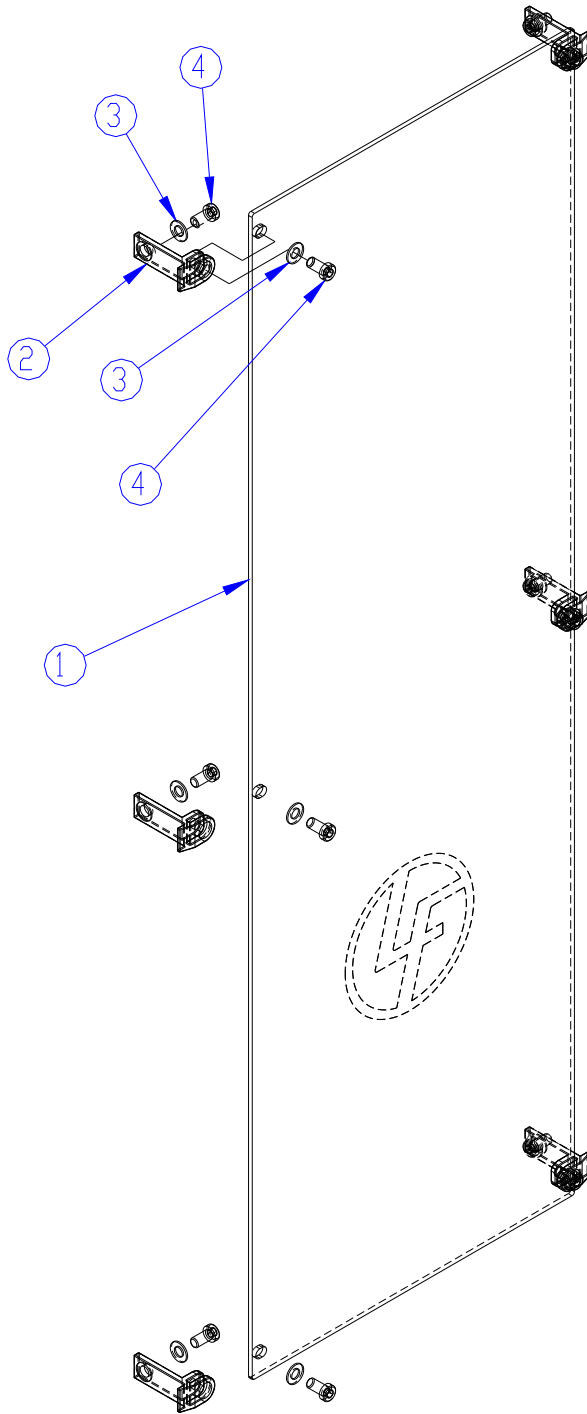

PSFPD FIXED PULL DOWN OPTIONAL REAR SHROUD KIT - 7415202

ITEM NO	QTY	PART NO	DESCRIPTION
1	1	7376802	SHIELD, PS REAR
2	6	7655301	BRACKET, PS REAR SHIELD
3	12	3236601	WASHER, 3/8 SAE SS
4	12	3236201	SCREW, M10 X1.5 20MM