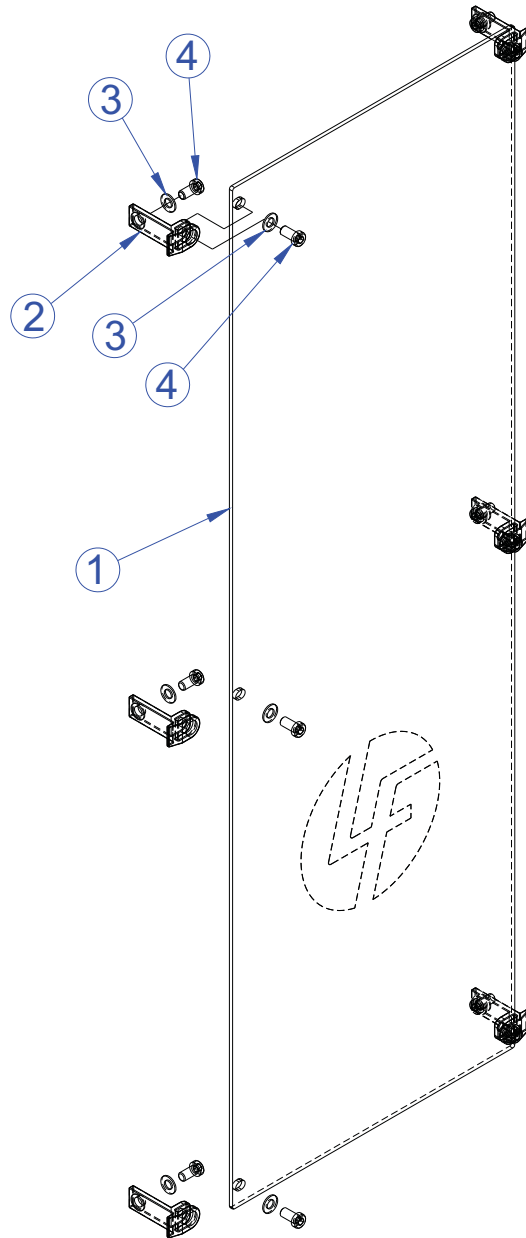

PSFPD FIXED PULL DOWN OPTIONAL REAR SHROUD KIT STD-MED - 7415202

ITEM NO.	QTY.	PART NO.	DESCRIPTION
1	1	7376802	SHIELD, PS REAR
2	6	7655301	BRACKET, PS REAR SHIELD
3	12	3236601	WASHER, 3/8 SAE SS
4	12	3236201	SCREW, M10 X1.5 20MM